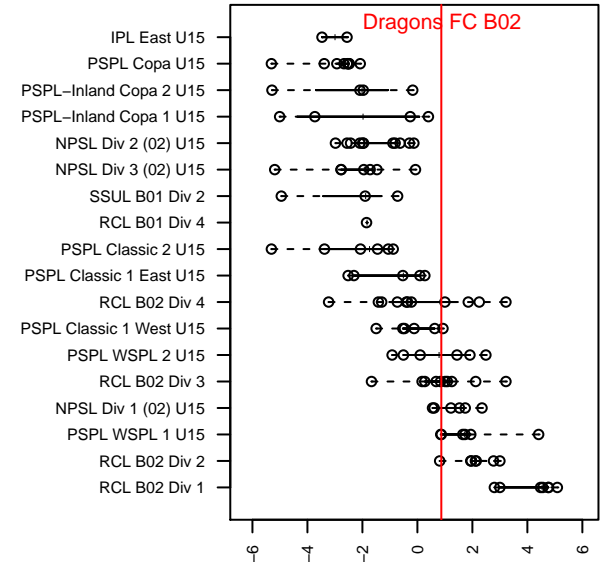

Dragons FC B02

Dragons FC
 Seattle, WA
 B02 total strength=1378
 attack=10.28 defense=5.34
 fall league = PSPL WSPL 1 U15

alt names used:
 DRAGONS FC B02
 DRAGONS FC B02
 DRAGONS FC B02 (WA)
 Dragons FC
 Dragons FC BU15
 DRAGONS FC B02 (WA)

**attack and defense variance (black dot)
relative to other teams
and top 10 in region**

**attack and defense rating
relative to others at age
and all opponents in last 13 months**

Performance relative to 13 month average