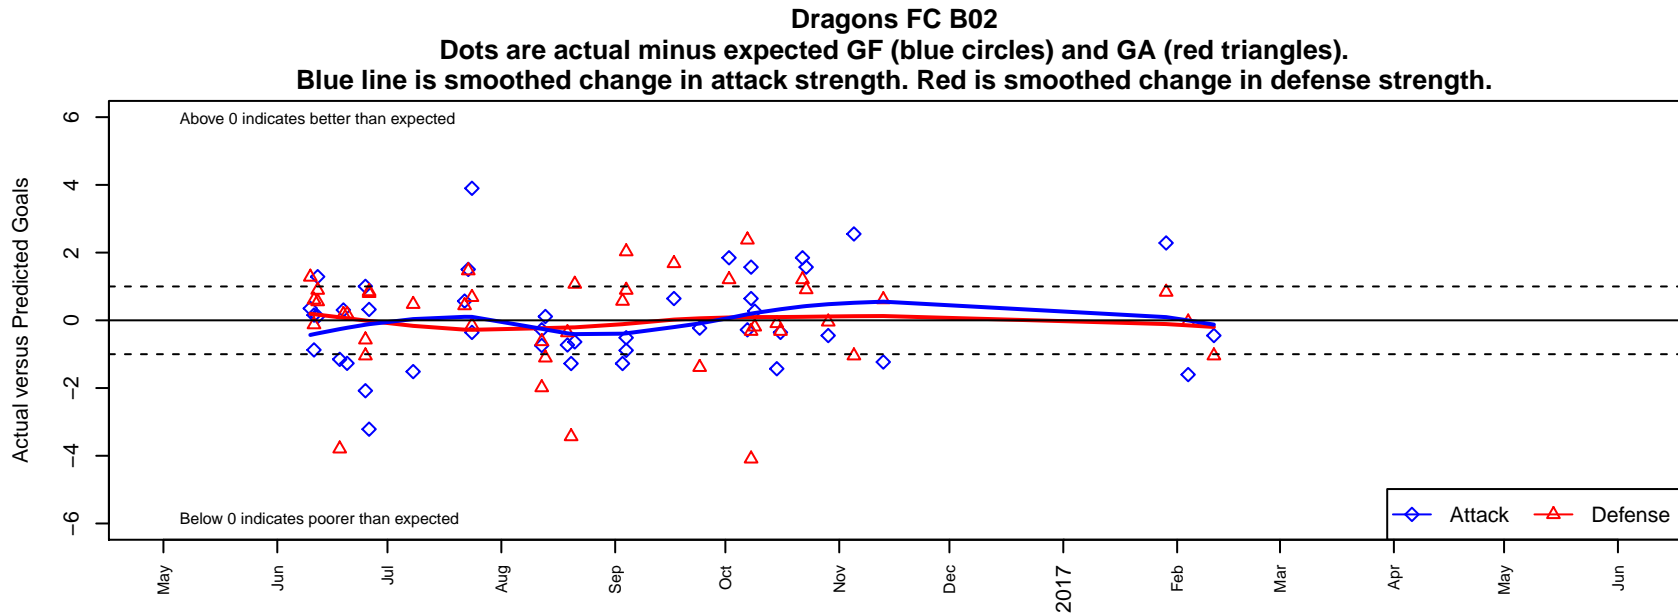

Dragons FC B02

Dragons FC
 Seattle, WA
 B02 total strength=1378
 attack=10.28 defense=5.34
 fall league = PSPL WSPL 1 U15

alt names used:
 DRAGONS FC B02
 DRAGONS FC B02
 DRAGONS FC B02 (WA)
 Dragons FC
 Dragons FC BU15
 DRAGONS FC B02 (WA)

**attack and defense variance (black dot)
relative to other teams
and top 10 in region**

**attack and defense rating
relative to others at age
and all opponents in last 13 months**

Performance relative to 13 month average